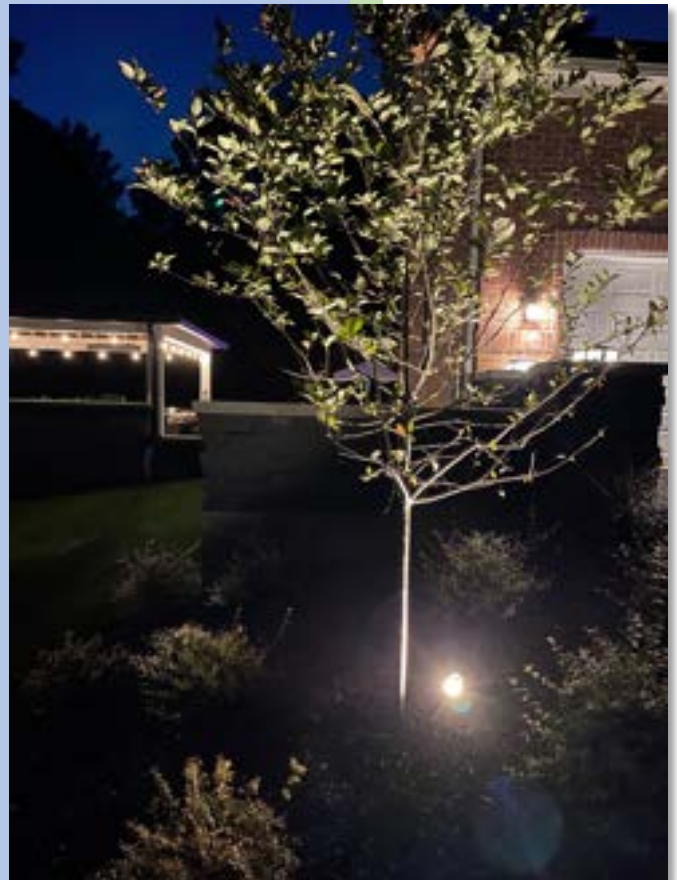

ecLandscapeDesign

East Coast designs and installs professional outdoor lighting systems that illuminate your home, landscapes, patios, walkways, steps and more.

Illuminating Outdoor Living

BENEFITS

- Enhance the beauty of your home and landscape
- Extend hours of outdoor enjoyment
- Provide pedestrian safety and home security
- Increase market value of your property

Types of Outdoor Lighting

String Lights

Path Lights

Up & Down Lights

Cap Lights (in stone)

String Lights

Day

Night

Path Lights

Day

Night

Up Lights & Down Lights

Provide "spotlight" and "accent" lighting.

Day

Night

Cap Lights

Lights under the "cap" stones in steps, walls and seating.

Day

Night

Day & Night