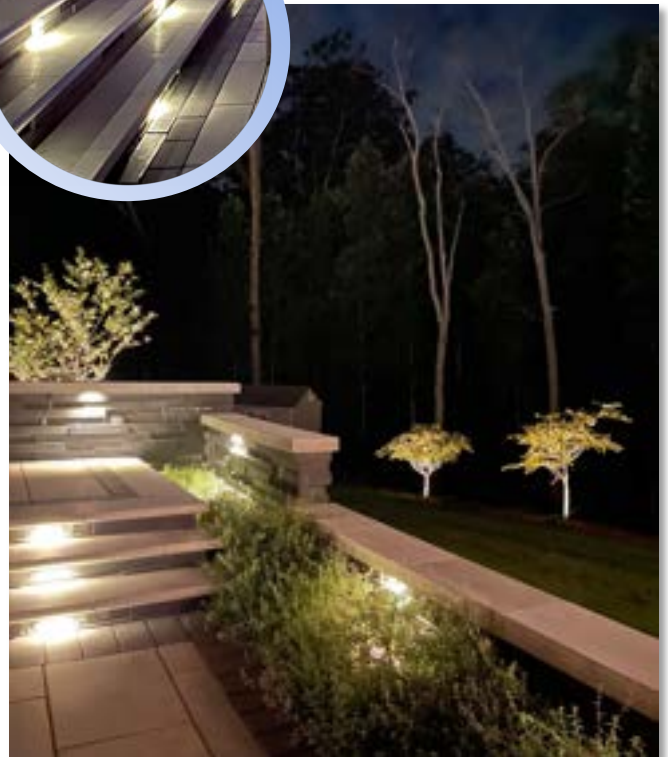

ecLandscapeDesign

East Coast designs and installs professional outdoor lighting systems that illuminate your home, landscapes, patios, walkways, steps and more.

Illuminating Outdoor Living

BENEFITS

- Enhance the beauty of your home and landscape
- Extend hours of outdoor enjoyment
- Provide pedestrian safety and home security
- Increase market value of your property

Types of Outdoor Lighting

String Lights

Path Lights

Up & Down Lights

Cap Lights (in stone)

String Lights

Day

Night

Path Lights

Day

Night

Up Lights & Down Lights

Provide "spotlight" and "accent" lighting.

Day

Night

Cap Lights

Lights under the "cap" stones in steps, walls and seating.

Day

Night

Day & Night