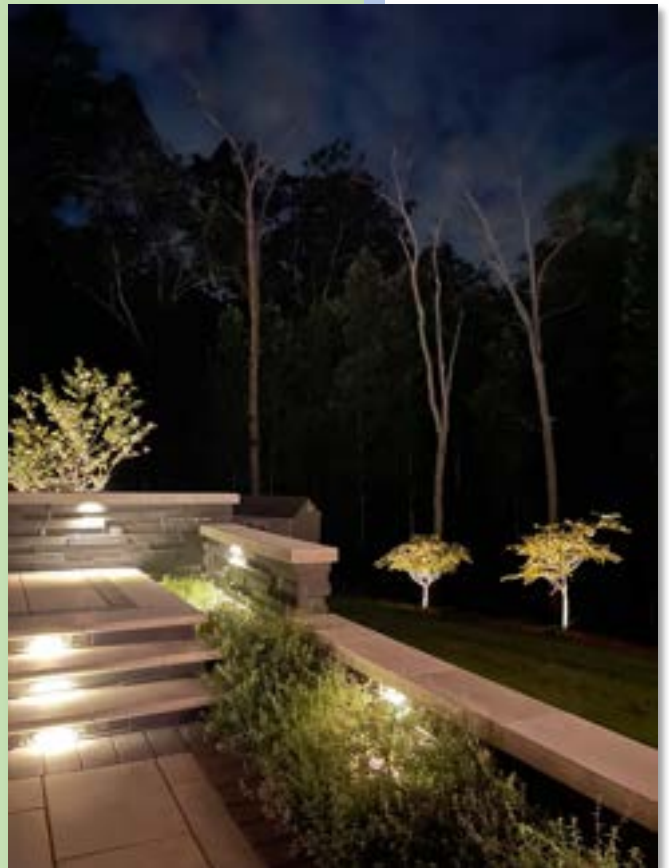

ecLandscapeDesign

East Coast designs and installs professional outdoor lighting systems that illuminate your home, landscapes, patios, walkways, steps and more.

Illuminating Outdoor Living

BENEFITS

- Enhance the beauty of your home and landscape
- Extend hours of outdoor enjoyment
- Provide pedestrian safety and home security
- Increase market value of your property

Types of Outdoor Lighting

String Lights

Path Lights

Up & Down Lights

Cap Lights (in stone)

String Lights

Day

Night

Path Lights

Day

Night

Up Lights & Down Lights

Provide "spotlight" and "accent" lighting.

Day

Night

Cap Lights

Lights under the "cap" stones in steps, walls and seating.

Day

Night

Day & Night